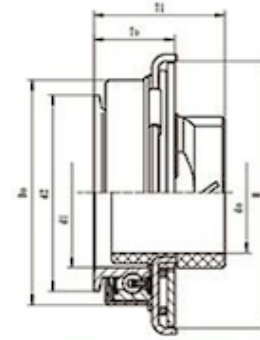

# CT type self-aligning Auto Clutch Release Bearing Unit

select	Inquiry Bearing No.	d	T	d <sub>1</sub>	d <sub>2</sub>	H	T <sub>2</sub> D
68CT4832F0	48	31.5	59	78	106	51.5	89
CT4864F2	47.5	61	63.5	85.5	86	80	103.5
CT4860F2	47.5	59.5	67.5	92	86	76	117.6
CT5554F2	55	53.5	67.5	92	83	83.5	117.6